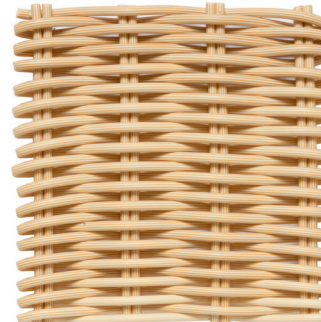

Outdoor Materials

Polypeel/ Polycore

Nude

Bopifil

Sugar

Wood

Rolon/ Astor

Metal Structures

Tables Top