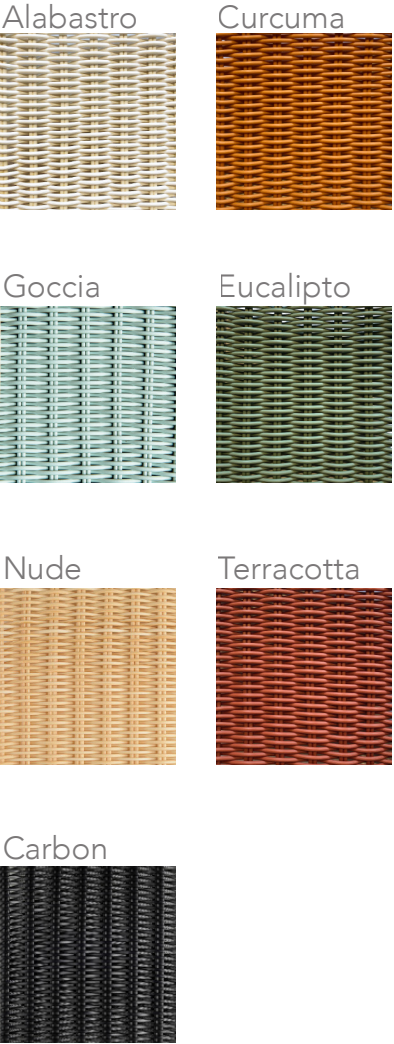

OUTDOOR COLOR CARD

Polypeel/ Polycore

Bopifil

Rolon

Metal Finishes

Table top